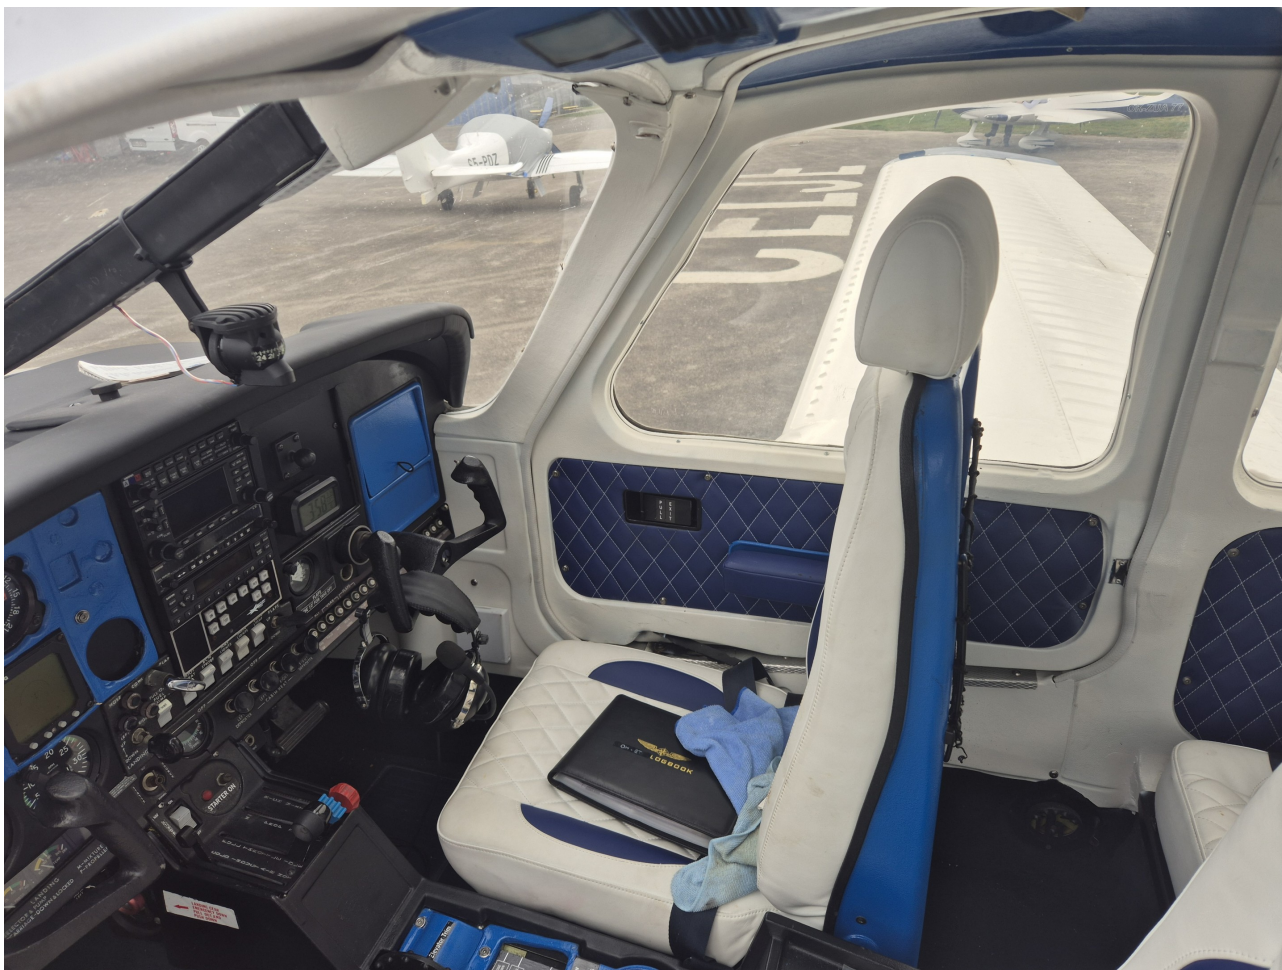

Commander 112A OH-ETI