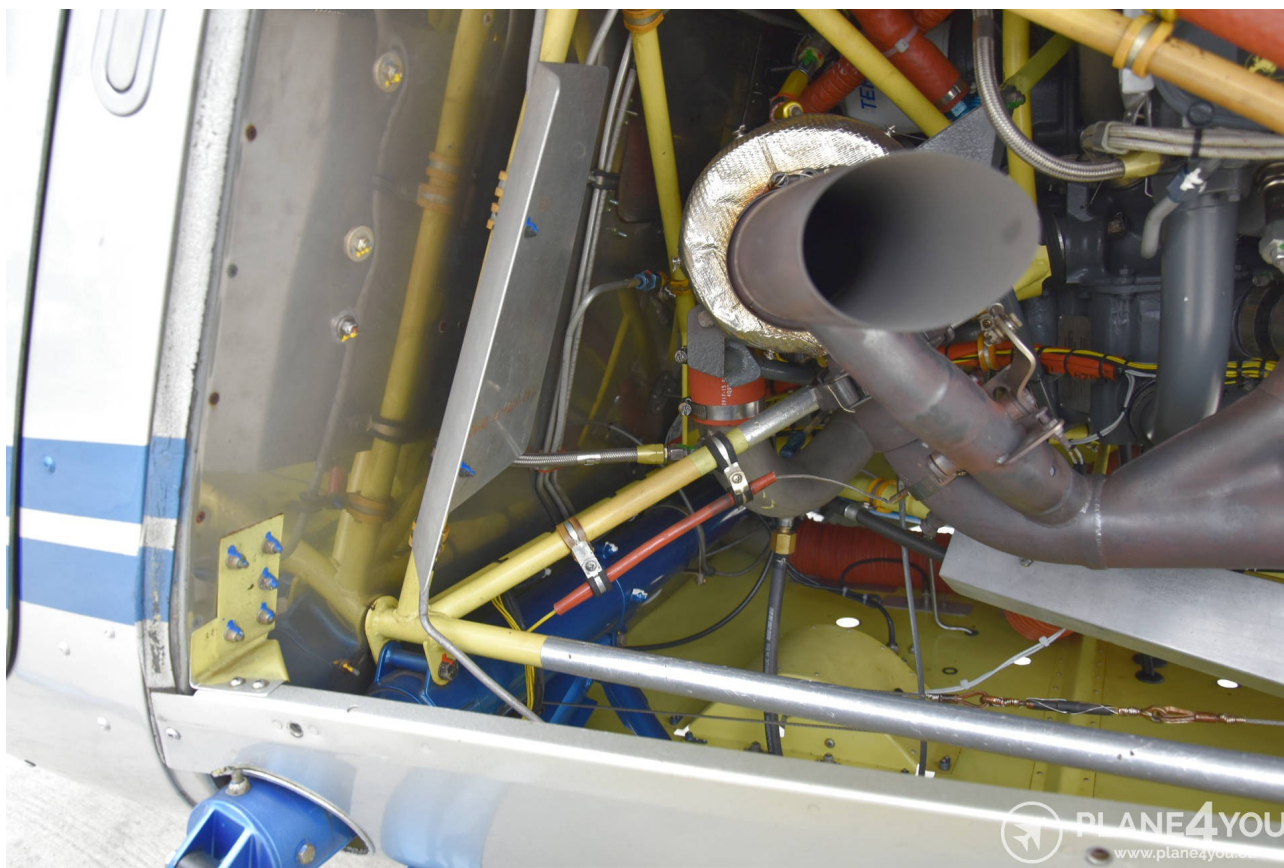

Enstrom 280 FX SP-GMA