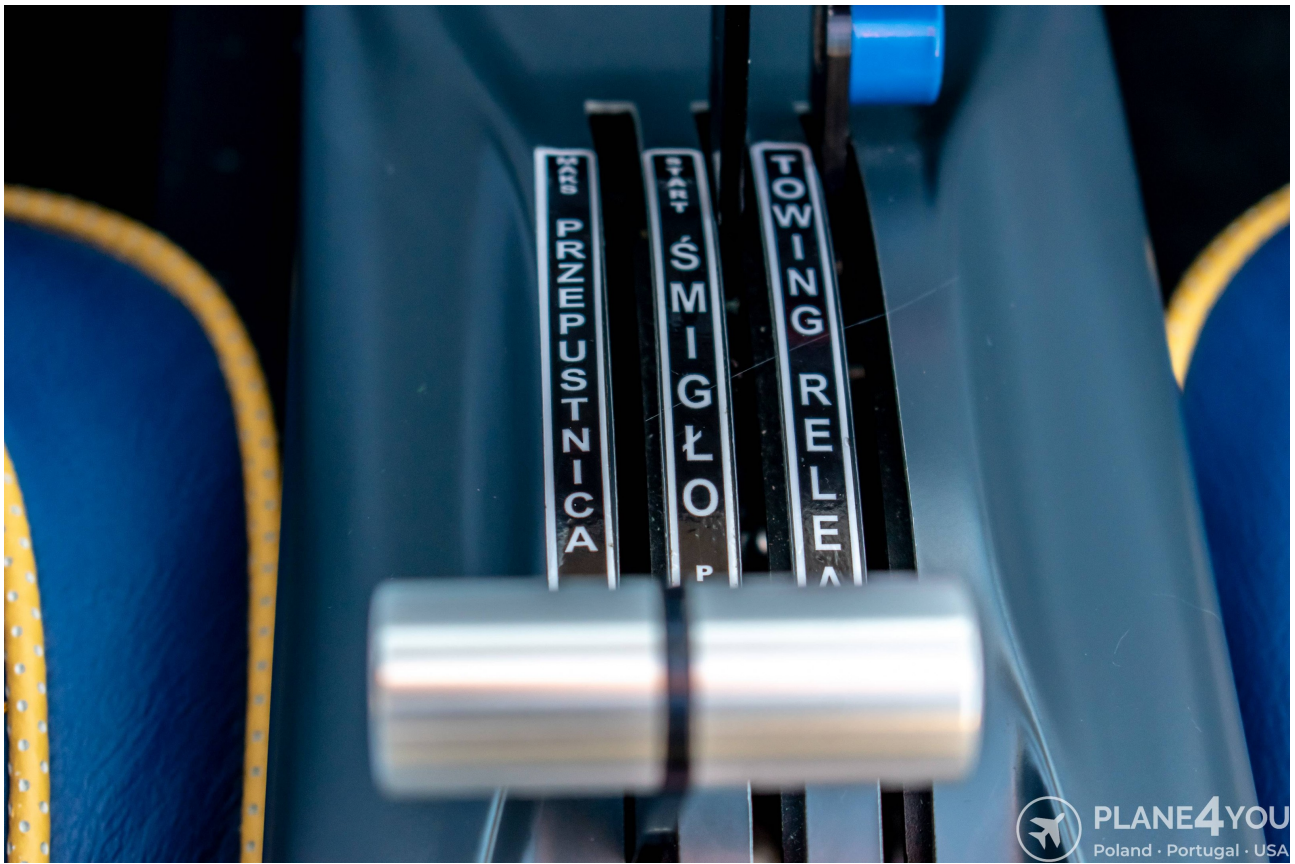

BRM AERO Bristell SP-STKW

PLANE4YOU
Poland · Portugal · USA